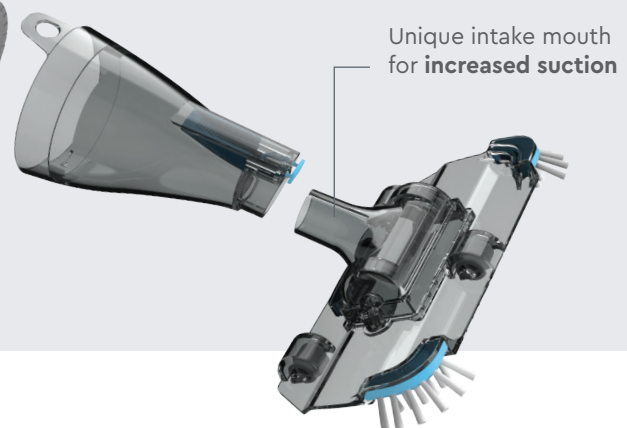

Fine mesh filter

Standard filter

Includes 2 filters

Standard filter

Fine filter

CN - ZL 201530337434.6 / EU - 002672063-0005 / US - D862,818
Other patents pending

Fine filter sock

Handle facilitates removal of debris

PK X-FLOW

125506574

Rechargeable Pool Vacuum

Fast & Powerful Cordless Cleaning Solution

Includes 2 filters

250micron

Standard filter

50micron

Fine filter sock

Connects to a standard telescopic pole (not included)

Watertight Magnetic Switch

EXTRA-LARGE debris canister

Unique intake mouth for increased suction

Features a quick drain system

1.2L/0.32gal