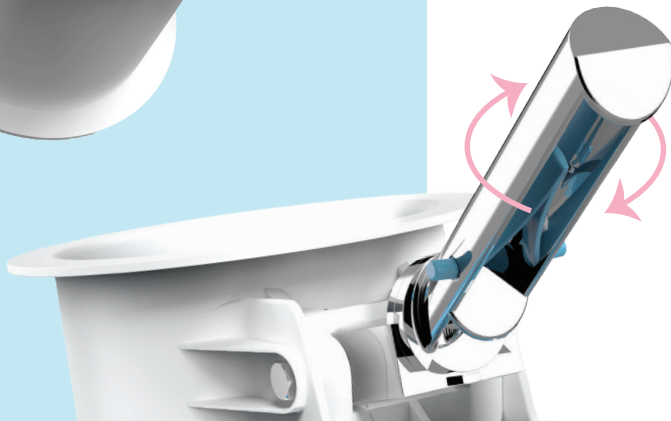

Watertight **Magnetic Switch**

EU-3744927
Other patents pending

Cleaning Power You Can See!

PLEATED FILTER CARTRIDGE, EASILY ADJUSTED TO TWO POSITIONS

Open for general cleaning

Closed for fine cleaning

The fine-mesh, pleated filter has a large surface area to provide good filtration. It traps fine sand and sediment vacuumed up from the pool floor.

LED showing the status of the device; ready to use/ in operation/ clogged/ needs to be charged

Automatic ON/OFF operation with **water sensor**

Watertight **Magnetic Switch**

Flexible extensions facilitate cleaning over curved pool surfaces. Extensions are removable for cleaning in tight spaces

Built-in safety mechanism stops the blades automatically if the device is clogged

Ball-bearing wheels ensure easy gliding over any type of pool surface

Robust, swivelling metallic handle can be connected to a standard telescopic pole (not included)