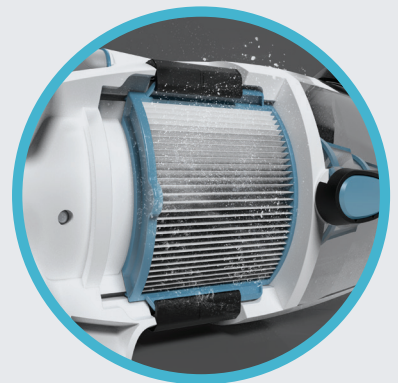

75 min

Autonomous run time

Free

Storage bag

Powerful suction

Unique vacuum head design

Debris is vacuumed in through the side channels where suction is concentrated to ensure the maximum efficiency.

The debris canister is transparent to allow visual monitoring of collection throughout the cleaning process.

Watertight **Magnetic Switch**

EU-3744927
Other patents pending

Cleaning Power You Can See!

PLEATED FILTER CARTRIDGE, EASILY ADJUSTED TO TWO POSITIONS

Open for general cleaning

Closed for fine cleaning

The fine-mesh, pleated filter has a large surface area to provide good filtration. It traps fine sand and sediment vacuumed up from the pool floor.

Connects to a standard telescopic pole (not included)

Replaceable cartridge filters

Patented Double Filtration System

250 micron

Standard stainless steel filter

50 micron

Fine mesh pleated filters

Single latch opening system

Features a quick drain system

Large volume, general cleaning

PK TURBO

125506576

Heavy-duty, large volume, rechargeable pool vacuum

For large quantities of leaves and fine debris
A versatile vacuum for all pool cleaning needs