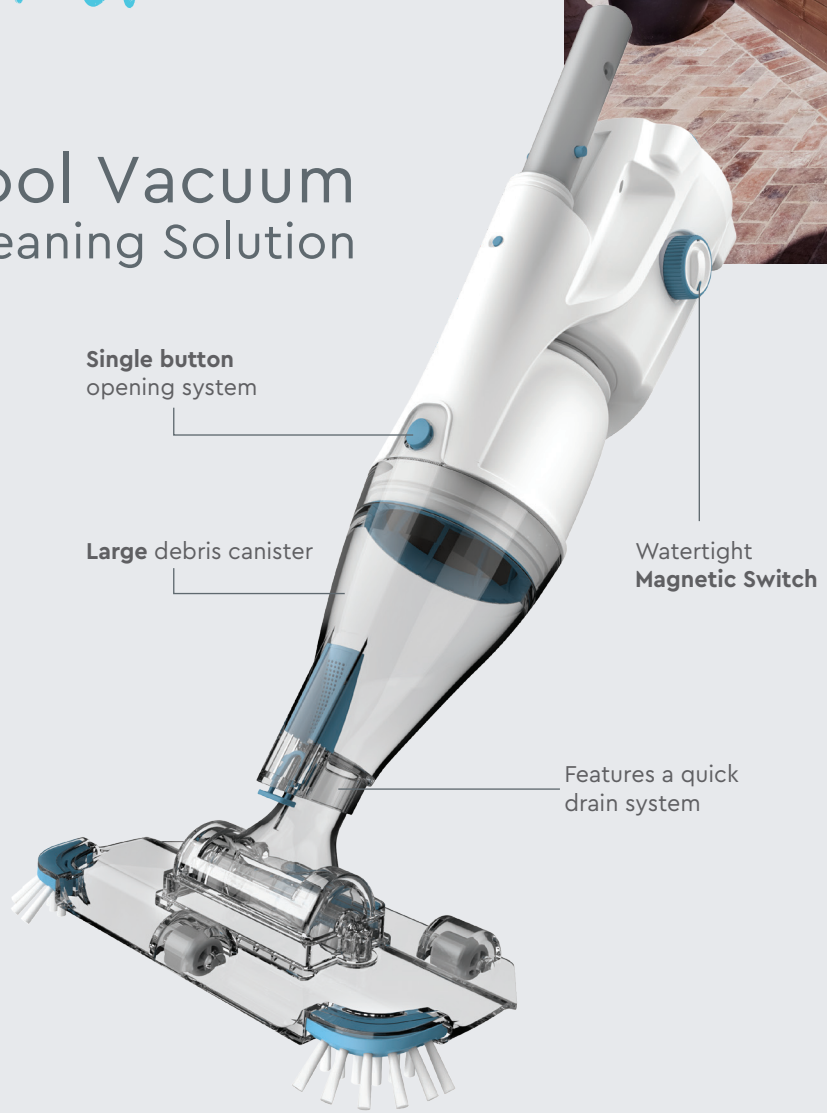

PK LINE

EFFORTLESS POOL CLEANING

CORDLESS, POWERFUL, EFFICIENT
POOL CLEANING EXPERIENCE

*Provides
an exceptional
cleaning
solution*

Everyday, Quick Clean

PK SWIFT

125506573

Rechargeable Pool Vacuum Efficient Cordless Cleaning Solution

- 

Filter capacity
- 

Power Rating
- 

Autonomous run time
- 

Medium to large sized pools
- 

Cleaning depth
- 

Storage bag

Connects to a standard telescopic pole (not included)

PK X-FLOW

125506574

Rechargeable Pool Vacuum

Fast & Powerful Cordless Cleaning Solution

Includes 2 filters

250micron

Standard filter

50micron

Fine filter sock

Connects to a standard telescopic pole (not included)

Watertight Magnetic Switch

EXTRA-LARGE debris canister

Unique intake mouth for increased suction

Features a quick drain system

1.2L/0.32gal