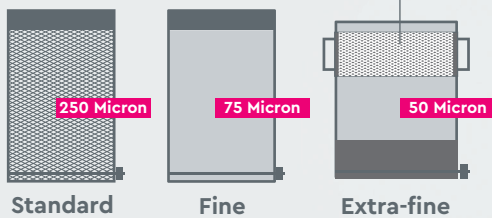

PATENTED CARTRIDGE FILTER BAG

Replaceable pleated cartridge filter captures fine sand and sediment from the pool floor

Includes 3 filters