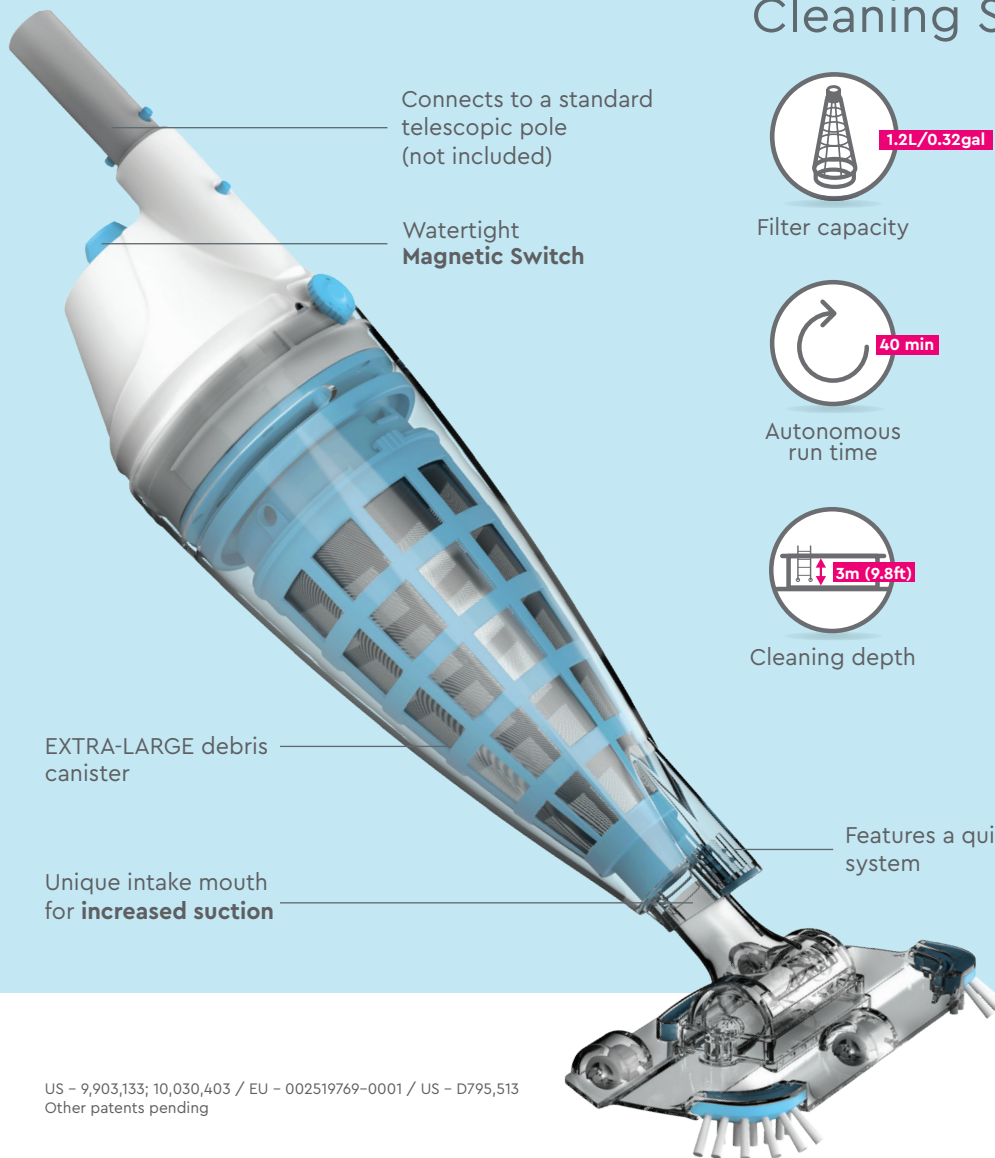

PK X-FLOW

125506574

Rechargeable Pool Vacuum

Fast & Powerful Cordless Cleaning Solution

Includes 2 filters

250micron

Standard filter

50micron

Fine filter sock

Connects to a standard telescopic pole (not included)

Watertight Magnetic Switch

EXTRA-LARGE debris canister

Unique intake mouth for increased suction

Features a quick drain system

1.2L/0.32gal

75 min

Autonomous run time

Free

Storage bag

Powerful suction

Unique vacuum head design

Debris is vacuumed in through the side channels where suction is concentrated to ensure the maximum efficiency.

The debris canister is transparent to allow visual monitoring of collection throughout the cleaning process.