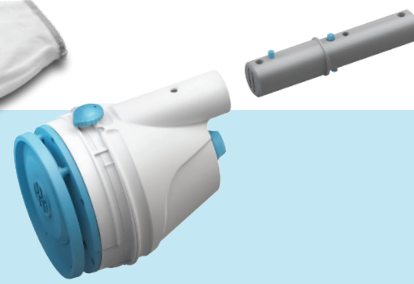

Fine mesh filter

Standard filter

Includes 2 filters

Standard filter

Fine filter

CN - ZL 201530337434.6 / EU - 002672063-0005 / US - D862,818
Other patents pending

Fine filter sock

Handle facilitates removal of debris

PK X-FLOW

125506574

Rechargeable Pool Vacuum

Fast & Powerful Cordless Cleaning Solution

Includes 2 filters

250micron

Standard filter

50micron

Fine filter sock

Connects to a standard telescopic pole (not included)

Watertight Magnetic Switch

EXTRA-LARGE debris canister

Unique intake mouth for increased suction

Features a quick drain system

1.2L/0.32gal

Watertight **Magnetic Switch**

EU-3744927
Other patents pending

Cleaning Power You Can See!

PLEATED FILTER CARTRIDGE, EASILY ADJUSTED TO TWO POSITIONS

Open for general cleaning

Closed for fine cleaning

The fine-mesh, pleated filter has a large surface area to provide good filtration. It traps fine sand and sediment vacuumed up from the pool floor.