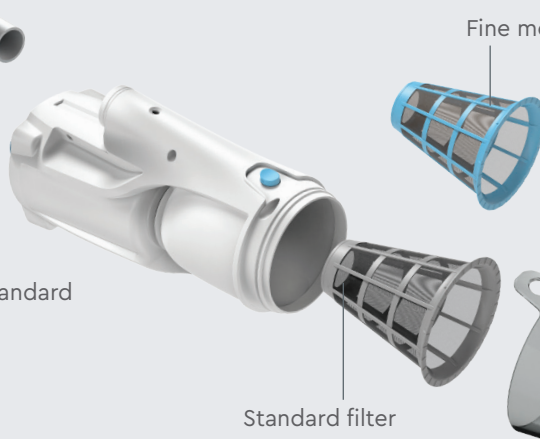

- 

Filter capacity
- 

Power Rating
- 

Autonomous run time
- 

Medium to large sized pools
- 

Cleaning depth
- 

Storage bag

Connects to a standard telescopic pole (not included)

Fine mesh filter

Standard filter

Includes 2 filters

Standard filter

Fine filter

CN - ZL 201530337434.6 / EU - 002672063-0005 / US - D862,818
Other patents pending

Fine filter sock

Handle facilitates removal of debris

PK X-FLOW

125506574

Rechargeable Pool Vacuum

Fast & Powerful Cordless Cleaning Solution

Includes 2 filters

250micron

Standard filter

50micron

Fine filter sock

Connects to a standard telescopic pole (not included)

Watertight Magnetic Switch

EXTRA-LARGE debris canister

Unique intake mouth for increased suction

Features a quick drain system

1.2L/0.32gal