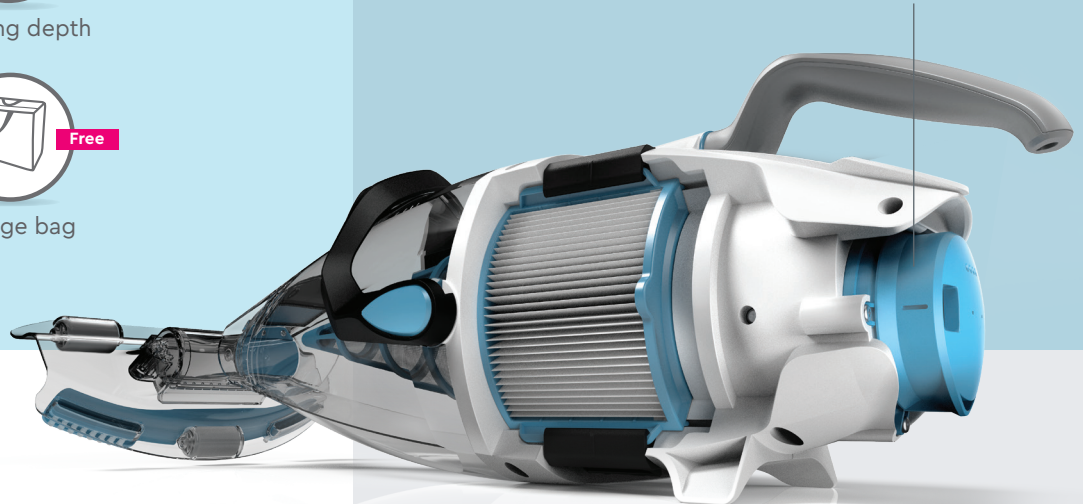

Fine filter sock

Connects to a standard telescopic pole (not included)

Watertight Magnetic Switch

EXTRA-LARGE debris canister

Unique intake mouth for increased suction

Features a quick drain system

1.2L/0.32gal

75 min

Autonomous run time

Free

Storage bag

Powerful suction

Unique vacuum head design

Debris is vacuumed in through the side channels where suction is concentrated to ensure the maximum efficiency.

The debris canister is transparent to allow visual monitoring of collection throughout the cleaning process.

Watertight **Magnetic Switch**

EU-3744927
Other patents pending

Cleaning Power You Can See!

PLEATED FILTER CARTRIDGE, EASILY ADJUSTED TO TWO POSITIONS

Open for general cleaning

Closed for fine cleaning

The fine-mesh, pleated filter has a large surface area to provide good filtration. It traps fine sand and sediment vacuumed up from the pool floor.

Connects to a standard telescopic pole (not included)

Replaceable cartridge filters

Patented Double Filtration System

250 micron

Standard stainless steel filter

50 micron

Fine mesh pleated filters

Single latch opening system