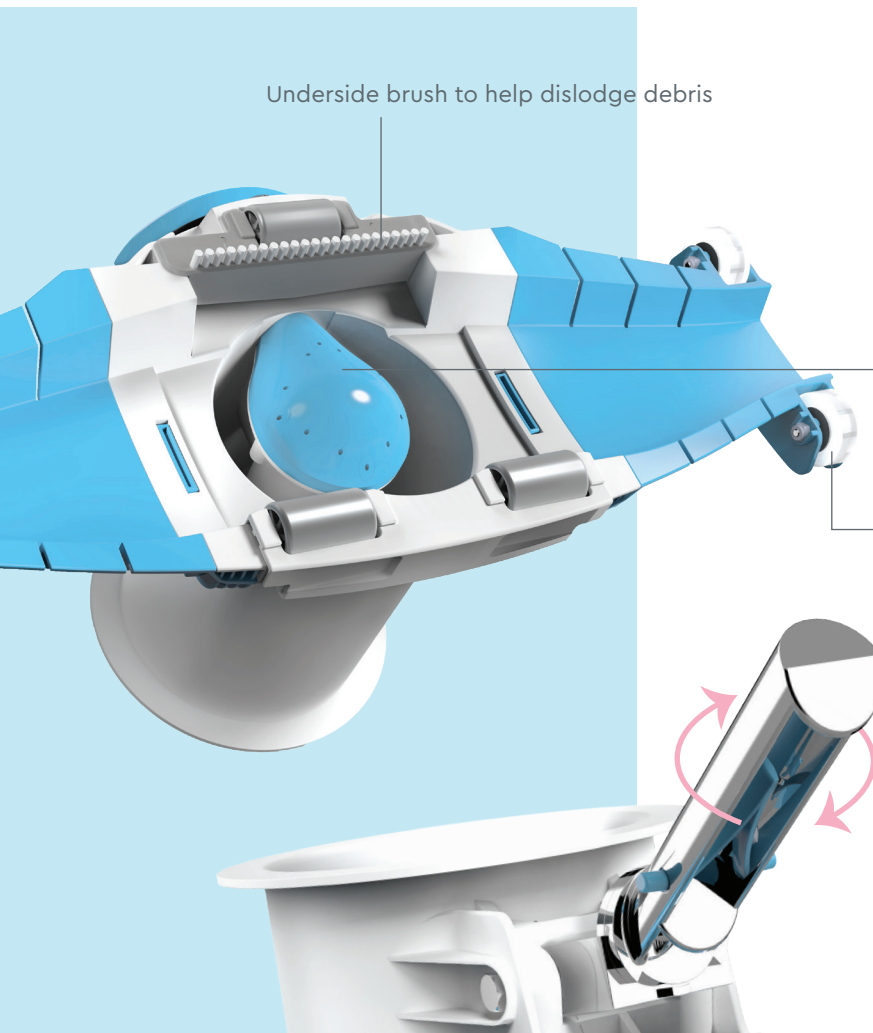

Watertight **Magnetic Switch**

EU-3744927
Other patents pending

Cleaning Power You Can See!

PLEATED FILTER CARTRIDGE, EASILY ADJUSTED TO TWO POSITIONS

Open for general cleaning

Closed for fine cleaning

The fine-mesh, pleated filter has a large surface area to provide good filtration. It traps fine sand and sediment vacuumed up from the pool floor.

Connects to a standard telescopic pole (not included)

Replaceable cartridge filters

Patented Double Filtration System

250 micron

Standard stainless steel filter

50 micron

Fine mesh pleated filters

Single latch opening system

Cleaning depth

Free

Storage bag

W 21cm/8in

W 51cm/20in

51cm/20in extra-wide body for large amounts of leaves and fine debris

Underside brush to help dislodge debris

Powerful suction

Built-in safety mechanism stops the blades automatically if the device is clogged

Ball-bearing wheels ensure easy gliding over any type of pool surface

Robust, swivelling metallic handle can be connected to a standard telescopic pole (not included)